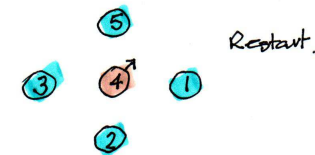

Bardill/Prince 2007 Dances for sets of 5 individual dancers

Reel 5,5,32,5 music "Circassian Circle" by Rob Gordon

On Bidborough Ridge

1-8 5 sets to 1+2 dances full RH across with them & turns to face SW

5 sets to 4+3, dances full LH across with them & turns to face NE.

9-16 5 dances a reel of 3 *with..... 1+2 & 4+3 in promenade*
Start Rsh & end with everyone back in start positions

17-20 5 with 1+2, set then petronella 1pl clockwise
to put 2 in the centre facing SW

21-24 2 with 4+3, set then petronella 1pl clockwise
to put 4 in the centre facing NE

25-32 all dance R&L for 5 dancers * ....4 starting LH with 5+1

* For a full description, see [Index](#)

	N	E	S	W	Centre facing
End	5	1	2	3	4 NE

On Bidborough Ridge (R)

Bidborough Ridge has great views and a bracing breeze which give one a good feeling. Hopefully so will this lively dance matched to a foot-tapping set of tunes.