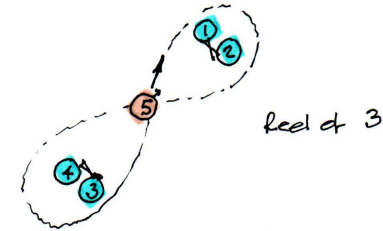

Bardill/Prince 2007 Dances for sets of 5 individual dancers

Reel 5,5,32,5 music "Circassian Circle" by Rob Gordon

On Bidborough Ridge

1-8 5 sets to 1+2 dances full RH across with them & turns to face SW

5 sets to 4+3, dances full LH across with them & turns to face NE.

9-16 5 dances a reel of 3 *with..... 1+2 & 4+3 in promenade*
Start Rsh & end with everyone back in start positions

17-20 5 with 1+2, set then petronella 1pl clockwise
to put 2 in the centre facing SW

21-24 2 with 4+3, set then petronella 1pl clockwise
to put 4 in the centre facing NE

25-32 all dance R&L for 5 dancers *4 starting LH with 5+1

* For a full description, see [Index](#)

	N	E	S	W	Centre facing
End	5	1	2	3	4 NE

On Bidborough Ridge (R)

Bidborough Ridge has great views and a bracing breeze which give one a good feeling. Hopefully so will this lively dance matched to a foot-tapping set of tunes.