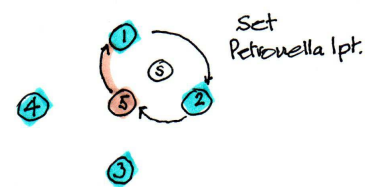

Bardill/Prince 2007 Dances for sets of 5 individual dancers

Reel 5,5,32,5 music "Circassian Circle" by Rob Gordon

On Bidborough Ridge

1-8 5 sets to 1+2 dances full RH across with them & turns to face SW

5 sets to 4+3, dances full LH across with them & turns to face NE.

9-16 5 dances a reel of 3 *with..... 1+2 & 4+3 in promenade*
Start Rsh & end with everyone back in start positions

17-20 5 with 1+2, set then petronella 1pl clockwise
to put 2 in the centre facing SW

21-24 2 with 4+3, set then petronella 1pl clockwise
to put 4 in the centre facing NE

25-32 all dance R&L for 5 dancers *4 starting LH with 5+1

* For a full description, see [Index](#)

	N	E	S	W	Centre facing
End	5	1	2	3	4 NE

On Bidborough Ridge (R)

Bidborough Ridge has great views and a bracing breeze which give one a good feeling. Hopefully so will this lively dance matched to a foot-tapping set of tunes.