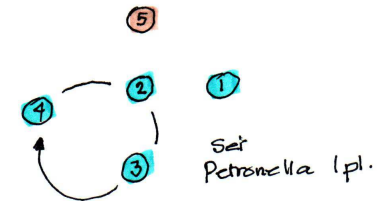

Bardill/Prince 2007 Dances for sets of 5 individual dancers

Reel 5,5,32,5 music "Circassian Circle" by Rob Gordon

On Bidborough Ridge

1-8 5 sets to 1+2 dances full RH across with them & turns to face SW

5 sets to 4+3, dances full LH across with them & turns to face NE.

9-16 5 dances a reel of 3 *with..... 1+2 & 4+3 in promenade*
Start Rsh & end with everyone back in start positions

17-20 5 with 1+2, set then petronella 1pl clockwise
to put 2 in the centre facing SW

21-24 2 with 4+3, set then petronella 1pl clockwise
to put 4 in the centre facing NE

25-32 all dance R&L for 5 dancers *4 starting LH with 5+1

* For a full description, see [Index](#)

	N	E	S	W	Centre facing
End	5	1	2	3	4 NE

On Bidborough Ridge (R)

Bidborough Ridge has great views and a bracing breeze which give one a good feeling. Hopefully so will this lively dance matched to a foot-tapping set of tunes.