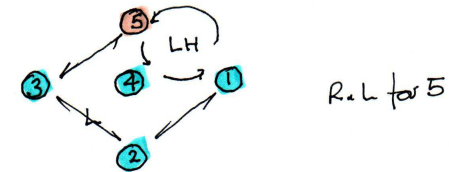

Bardill/Prince 2007 Dances for sets of 5 individual dancers

Reel 5,5,32,5 music "Circassian Circle" by Rob Gordon

On Bidborough Ridge

1-8 5 sets to 1+2 dances full RH across with them & turns to face SW

5 sets to 4+3, dances full LH across with them & turns to face NE.

9-16 5 dances a reel of 3 *with..... 1+2 & 4+3 in promenade*
Start Rsh & end with everyone back in start positions

17-20 5 with 1+2, set then petronella 1pl clockwise
to put 2 in the centre facing SW

21-24 2 with 4+3, set then petronella 1pl clockwise
to put 4 in the centre facing NE

25-32 all dance R&L for 5 dancers * ....4 starting LH with 5+1

* For a full description, see [Index](#)

	N	E	S	W	Centre facing
End	5	1	2	3	4 NE

On Bidborough Ridge (R)

Bidborough Ridge has great views and a bracing breeze which give one a good feeling. Hopefully so will this lively dance matched to a foot-tapping set of tunes.