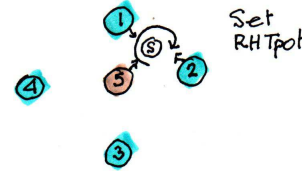

Bardill/Prince 2007 Dances for sets of 5 individual dancers

Reel 5,5,32,5 music "Circassian Circle" by Rob Gordon

On Bidborough Ridge

1-8 5 sets to 1+2 dances full RH across with them & turns to face SW

5 sets to 4+3, dances full LH across with them & turns to face NE.

9-16 5 dances a reel of 3 *with..... 1+2 & 4+3 in promenade*
Start Rsh & end with everyone back in start positions

17-20 5 with 1+2, set then petronella 1pl clockwise
to put 2 in the centre facing SW

21-24 2 with 4+3, set then petronella 1pl clockwise
to put 4 in the centre facing NE

25-32 all dance R&L for 5 dancers *4 starting LH with 5+1

* For a full description, see [Index](#)

	N	E	S	W	Centre facing
End	5	1	2	3	4 NE

On Bidborough Ridge (R)

Bidborough Ridge has great views and a bracing breeze which give one a good feeling. Hopefully so will this lively dance matched to a foot-tapping set of tunes.